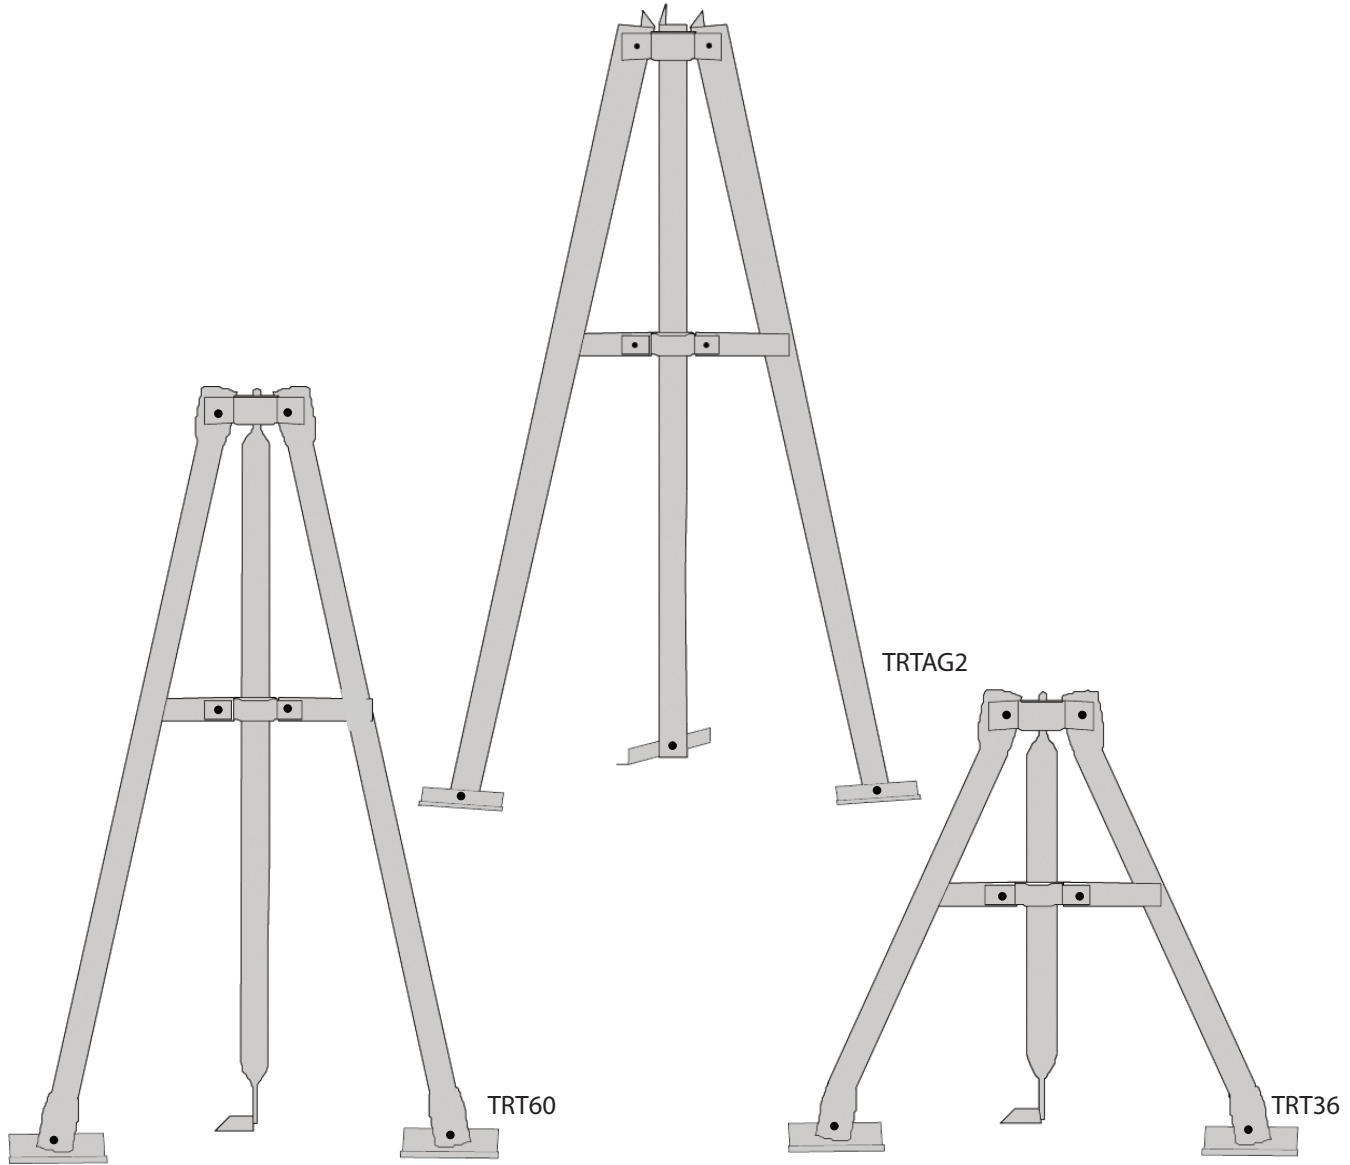

**TRT36 / TRT60 / TRTAG2**

The TRT is a Tripod Roof Tower, which comes fully assembled. All models feature universal mast clamps, capable of mounting up to 1-3/4" masts. The bolt-on swivel feet, adjust to most any pitch roof. The TRTBAG is the part number for the standard roof anchor hardware available to attach your TRT to the roof top. The TRTBAG is sold separately.

**SPECIFICATIONS**

Part No.	Description
TRT36	3' tall, tubular legs snap-out design
TRT60	5' tall, tubular legs
TRTAG2	5' tall, angle legs